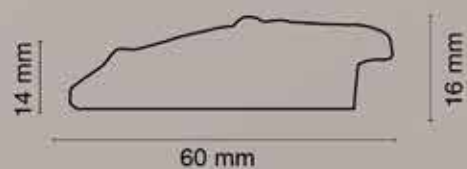

PAMAGI Tel 0583-85712

MADE IN ITALY