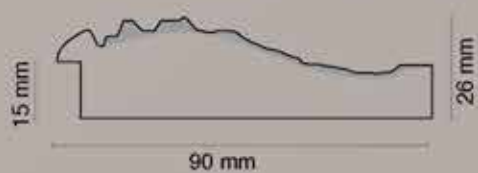

PAMAGI Tel. 0583-85712

MADE IN ITALY