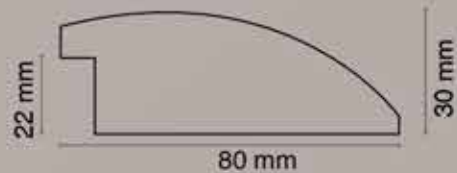

PAMAG Tel. 0583-85712  
MADE IN ITALY

**Art.556 ruggine**

Int. cm 60x80 Est. cm 76x96

Int. cm 45x160 Est. cm 61x176

Int. cm 70x160 Est. cm 86x176

PAMAGI Tel. 0583-85712

MADE IN ITALY