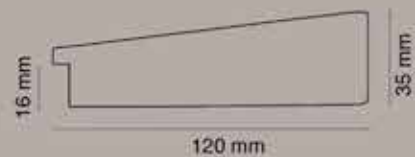

PAMAGI Tel. 0583-85712  
MADE IN ITALY

**Art.368 Argento**

Int. cm 60x80 Est. cm 83x103  
 Int. cm 50x160 Est. cm 73x183  
 Int. cm 70x160 Est. cm 93x183

PAMAGI Tel. 0583-85712  
 MADE IN ITALY

**Art.1119 mecca**