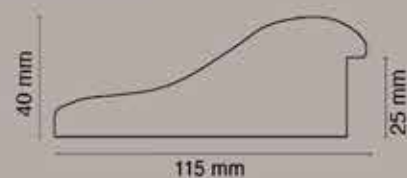

PAMAGI Tel. 0583-85712

MADE IN ITALY